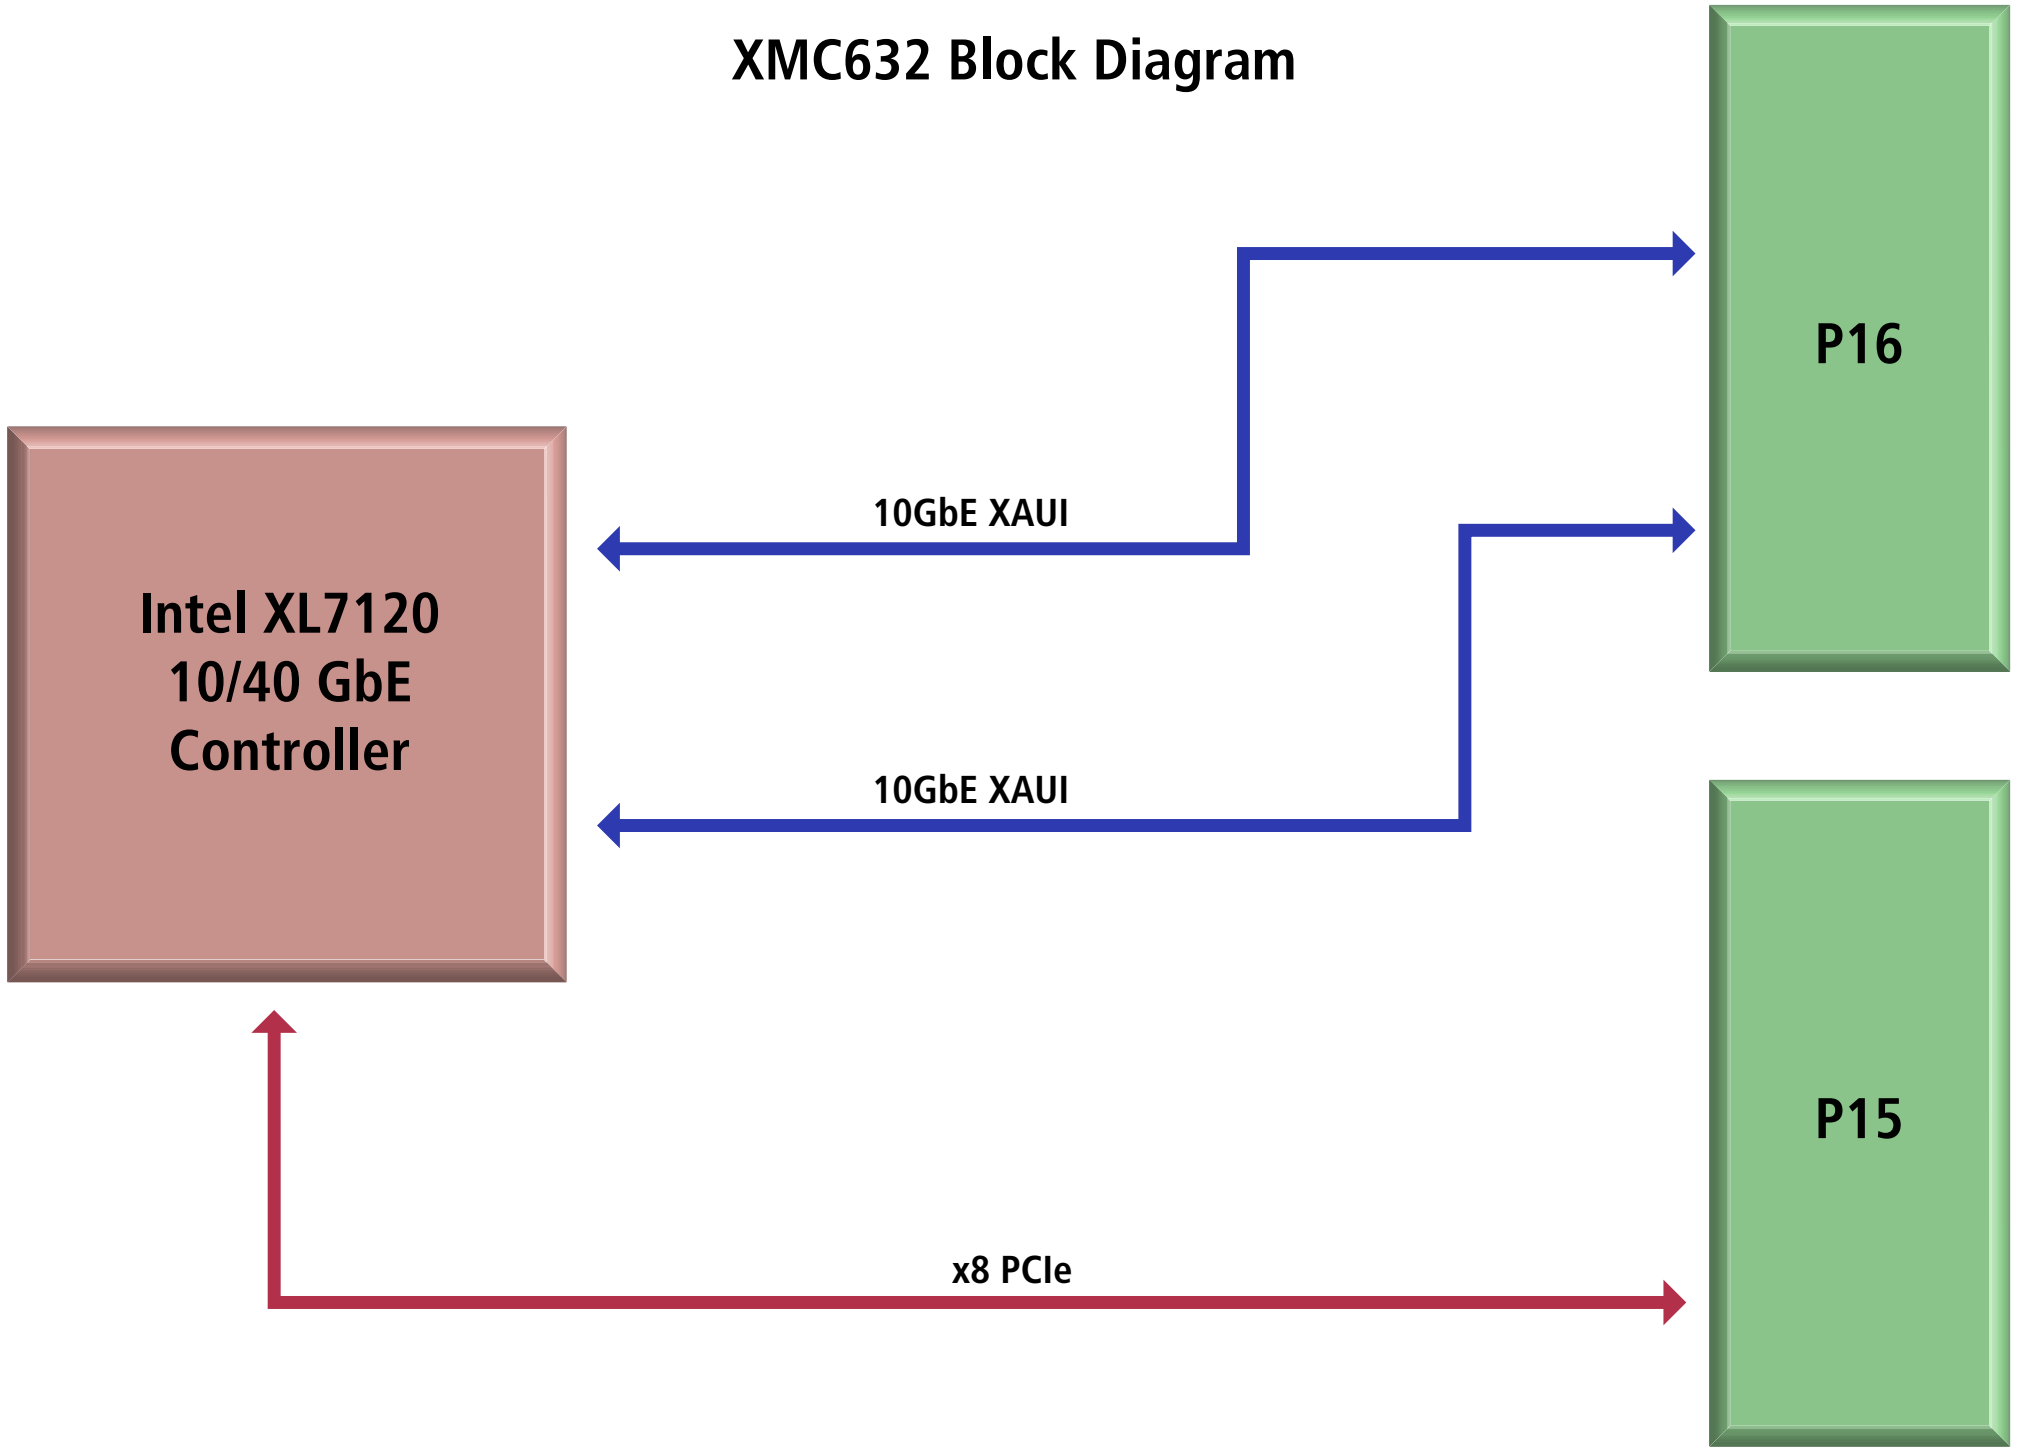

# XMC632 Block Diagram

**Intel XL7120  
10/40 GbE  
Controller**

10GbE XAUI

10GbE XAUI

x8 PCIe

**P16**

**P15**