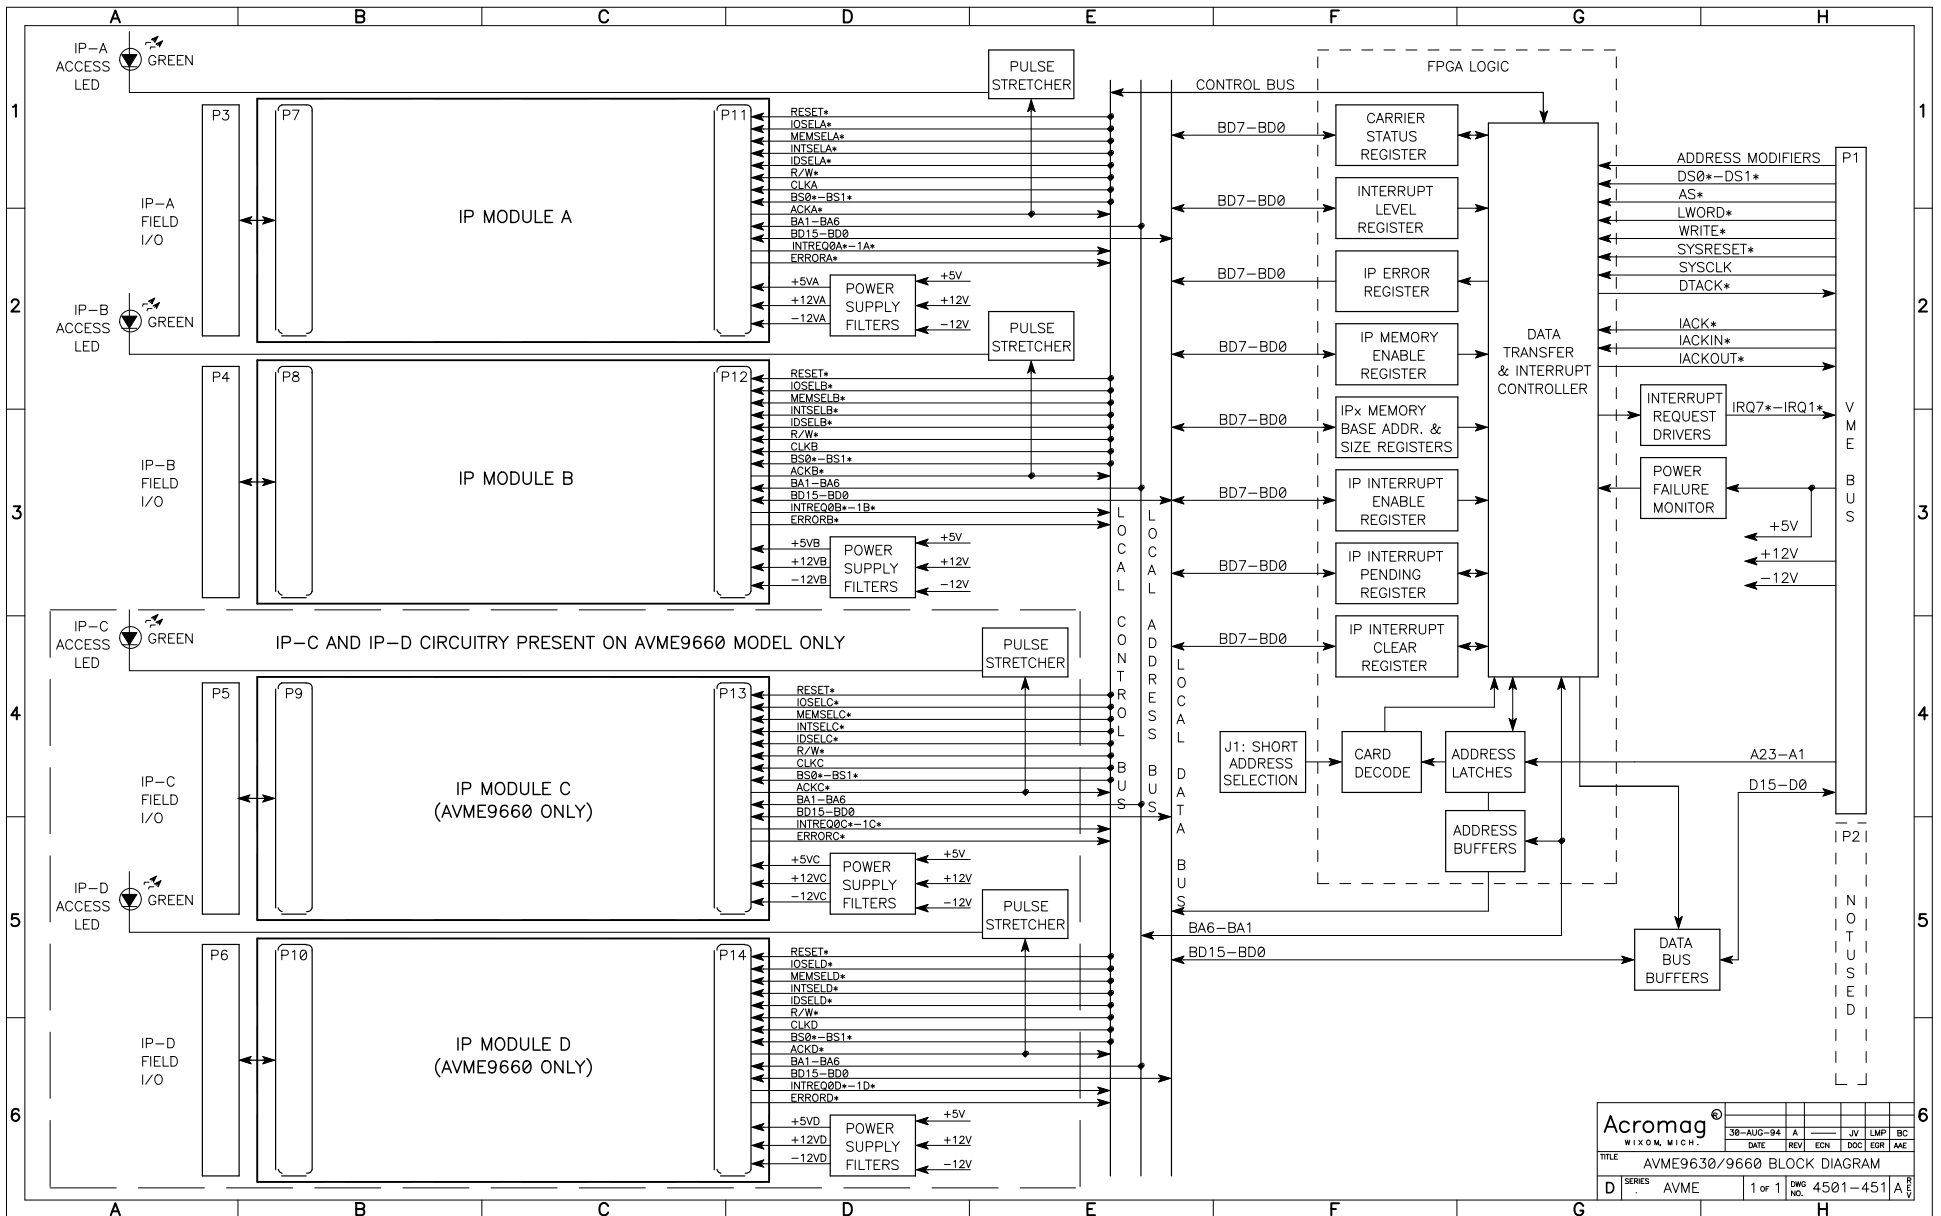

AVME9630 CARRIER BLOCK DIAGRAM

Acromag [®]		38-AUG-94		A					
WIXOM, MICH.		DATE	REV	EON	DISC	EDR	AME		
TITLE AVME9630/9660 BLOCK DIAGRAM									
D	SERIES	AVME	1 of 1	DWG	NO.	4501-451	A		